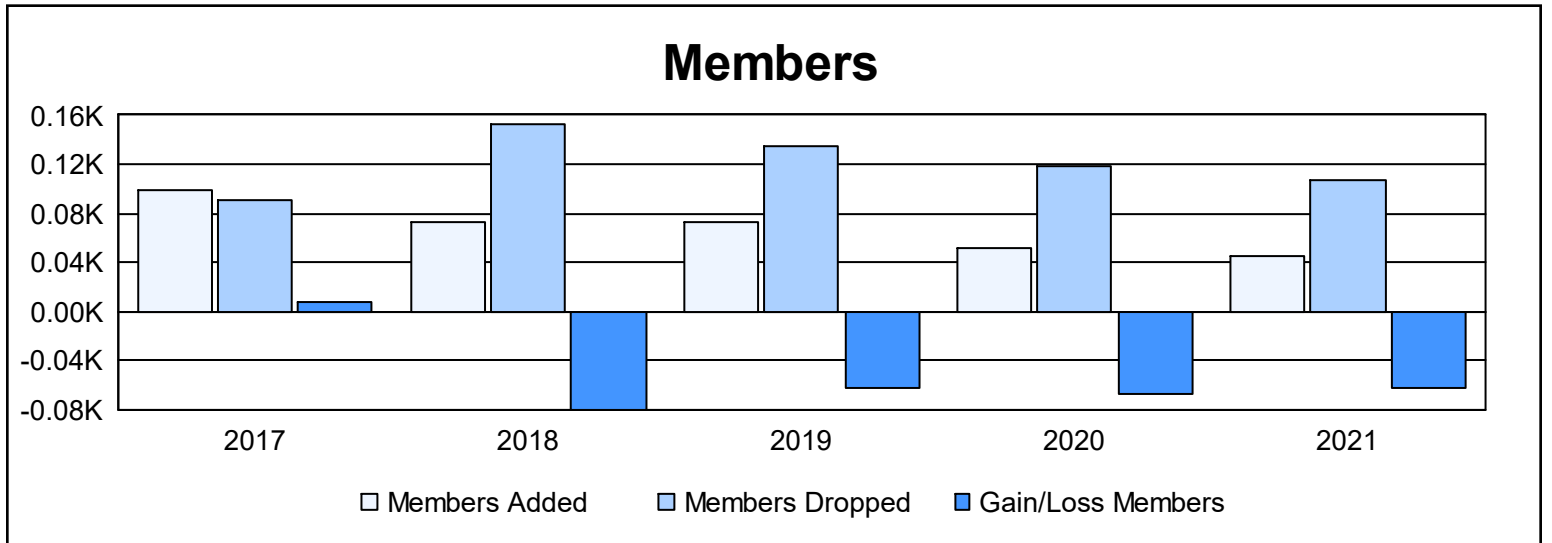

Year	New Clubs	Dropped Clubs	Gain/ Loss Clubs	New Members	Charter Members	Reinstate Members	Transfer Members	Total Member Added	Total Members Dropped	Gain/ Loss Members
2016-2017	1	0	1	65	29	0	5	99	91	8
2017-2018	0	1	-1	70	1	2	0	73	153	-80
2018-2019	0	2	-2	69	2	0	2	73	135	-62
2019-2020	0	1	-1	50	0	0	1	51	118	-67
2020-2021	0	1	-1	39	2	1	3	45	107	-62
<b>Average</b>	<b>0</b>	<b>1</b>	<b>-1</b>	<b>59</b>	<b>7</b>	<b>1</b>	<b>2</b>	<b>68</b>	<b>121</b>	<b>-53</b>

### Membership Composition June 2021 Cumulative