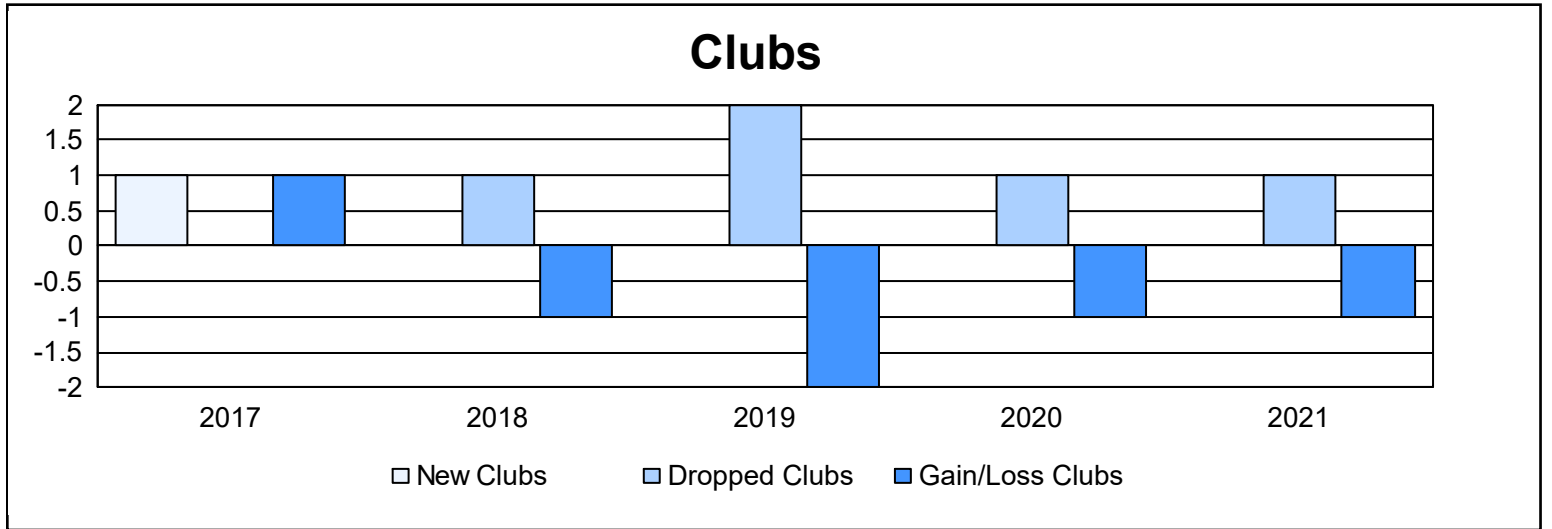

Year	New Clubs	Dropped Clubs	Gain/ Loss Clubs	New Members	Charter Members	Reinstate Members	Transfer Members	Total Member Added	Total Members Dropped	Gain/ Loss Members
2016-2017	1	0	1	65	29	0	5	99	91	8
2017-2018	0	1	-1	70	1	2	0	73	153	-80
2018-2019	0	2	-2	69	2	0	2	73	135	-62
2019-2020	0	1	-1	50	0	0	1	51	118	-67
2020-2021	0	1	-1	39	2	1	3	45	107	-62
<b>Average</b>	<b>0</b>	<b>1</b>	<b>-1</b>	<b>59</b>	<b>7</b>	<b>1</b>	<b>2</b>	<b>68</b>	<b>121</b>	<b>-53</b>

### Membership Composition June 2021 Cumulative